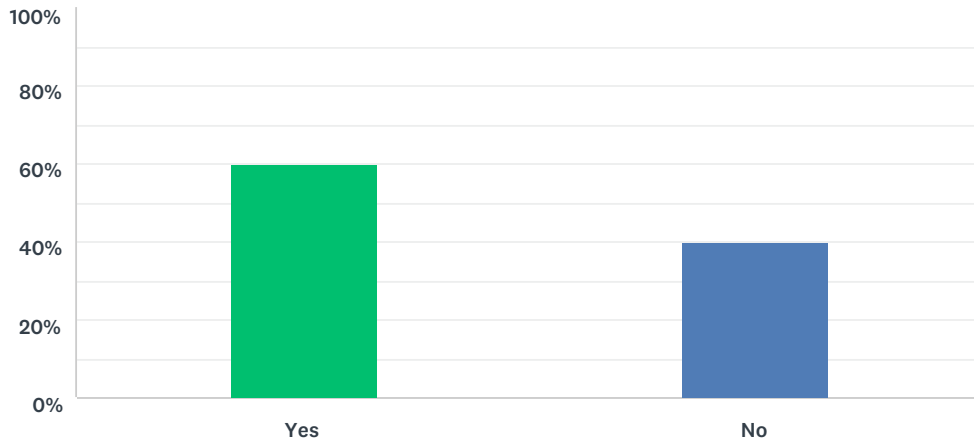

Q7 Do you think that dogs should be allowed to run off the lead in parkland with fishing ponds used by fisherman?

Answered: 182 Skipped: 0

ANSWER CHOICES	RESPONSES	
Yes	59.89%	109
No	40.11%	73
TOTAL		182