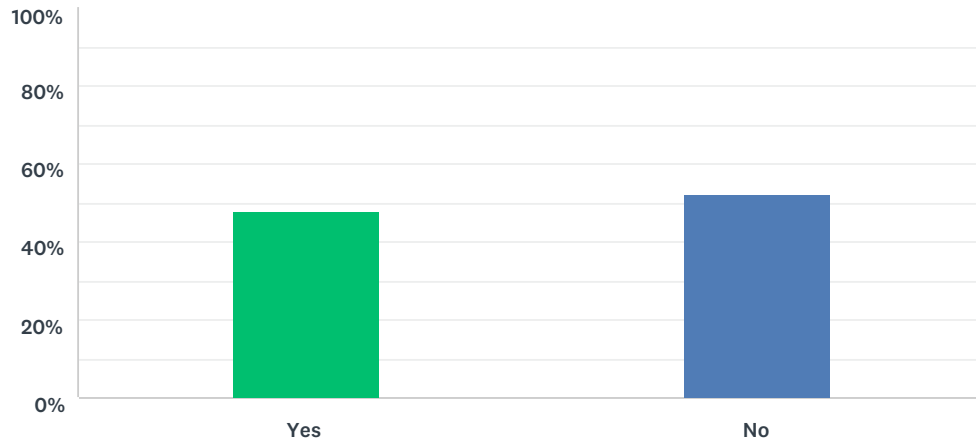

Q6 Do you think that dogs should be allowed to run off the lead in parkland with Wildlife Areas of Country Parks?

Answered: 182 Skipped: 0

ANSWER CHOICES	RESPONSES	
Yes	47.80%	87
No	52.20%	95
TOTAL		182