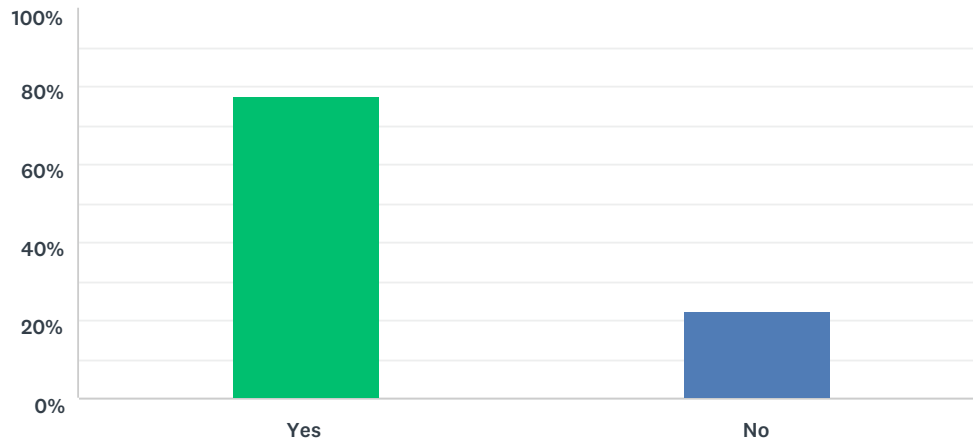

Q10 Is it reasonable for a dog walker to be instructed to put their dog on a lead if it is over energetic or boisterous in a park and be fined if they don't?

Answered: 182 Skipped: 0

ANSWER CHOICES	RESPONSES	
Yes	77.47%	141
No	22.53%	41
TOTAL		182