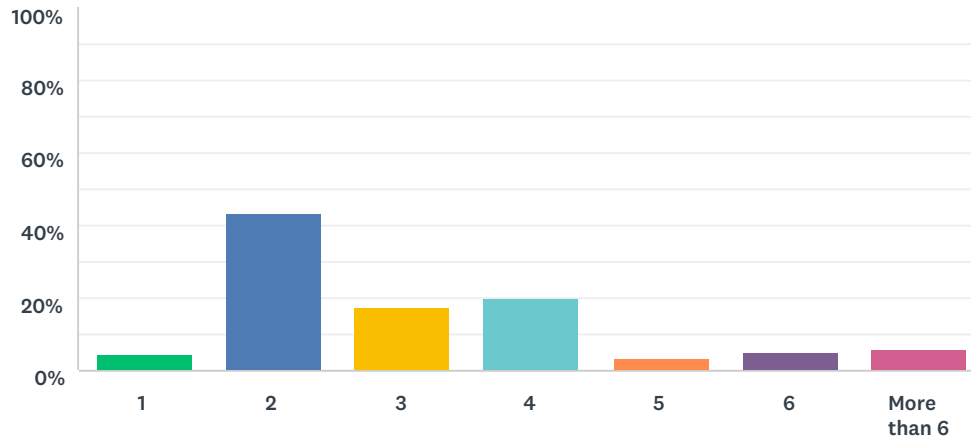

### Q8 Do you agree that dogs should be kept on a lead in church grounds and cemeteries and sites of special historic value?

Answered: 182 Skipped: 0

ANSWER CHOICES	RESPONSES	
Yes	89.56%	163
No	10.44%	19
TOTAL		182

## Q9 In your opinion, what is the maximum number of dogs that one person can walk responsibly?

Answered: 181 Skipped: 1

ANSWER CHOICES	RESPONSES	
1	4.42%	8
2	43.65%	79
3	17.68%	32
4	19.89%	36
5	3.31%	6
6	4.97%	9
More than 6	6.08%	11
<b>TOTAL</b>		<b>181</b>