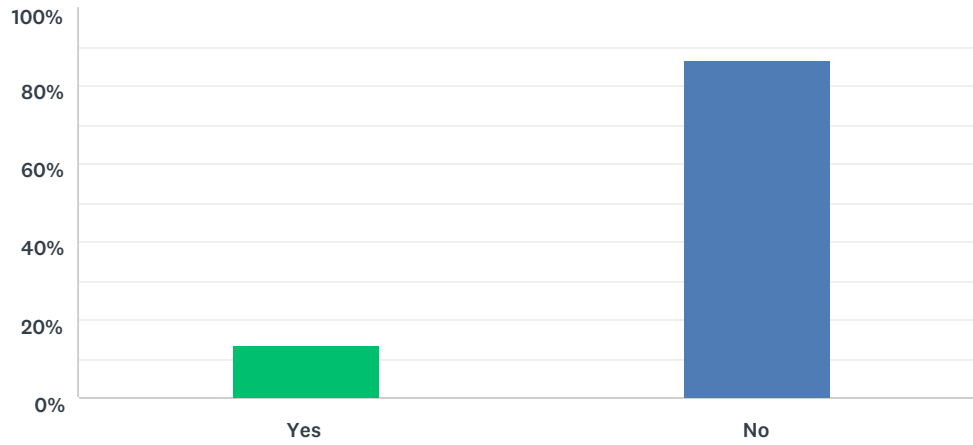

Q5 Do you think that dogs should be allowed to run off the lead in parkland with sports fields during events?

Answered: 180 Skipped: 2

ANSWER CHOICES	RESPONSES	
Yes	13.33%	24
No	86.67%	156
TOTAL		180