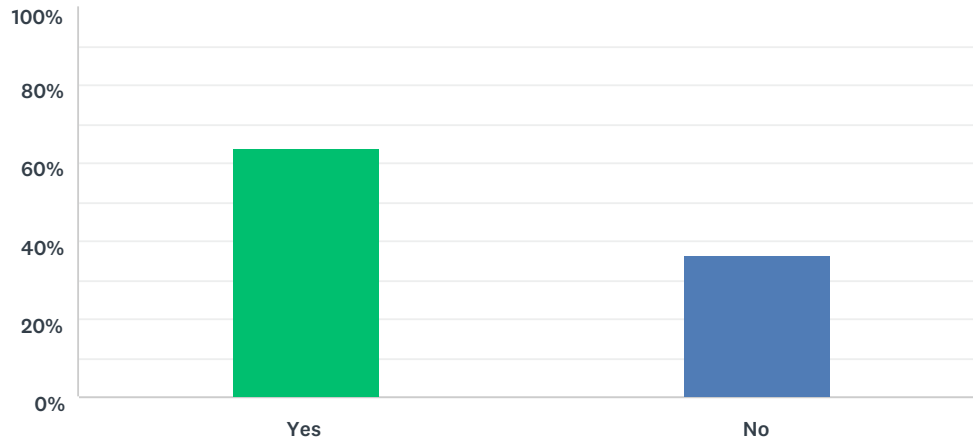

Q11 The council is considering the introduction of a Dog Control Exemption Scheme for disabled owners of dogs, or for people who walk all types of assistance dogs or who own an injured dog. Do you think this is a good idea?

Answered: 180 Skipped: 2

ANSWER CHOICES	RESPONSES	
Yes	63.89%	115
No	36.11%	65
TOTAL		180