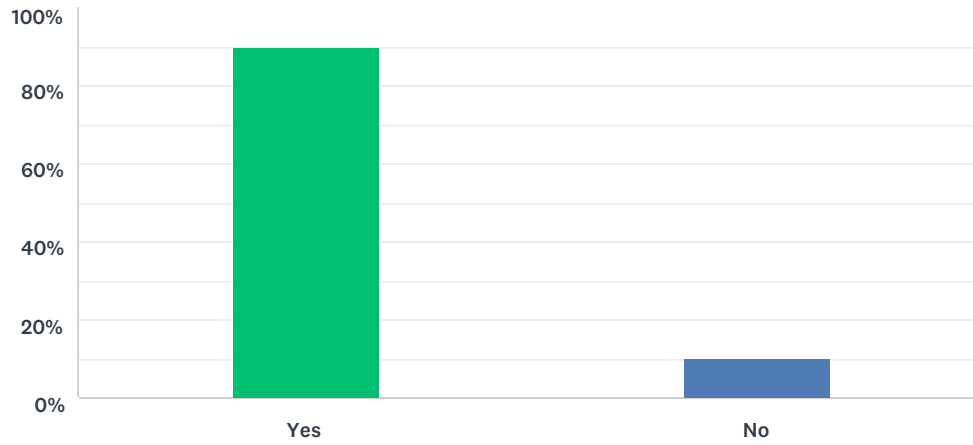

### Q8 Do you agree that dogs should be kept on a lead in church grounds and cemeteries and sites of special historic value?

Answered: 182 Skipped: 0

ANSWER CHOICES	RESPONSES	
Yes	89.56%	163
No	10.44%	19
TOTAL		182